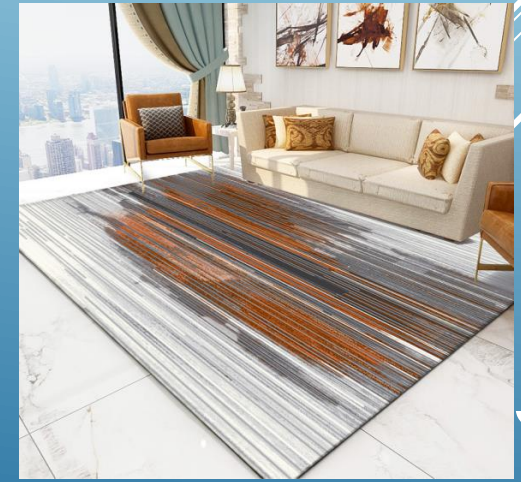

FDLH-0032 ,MORE DESIGNS