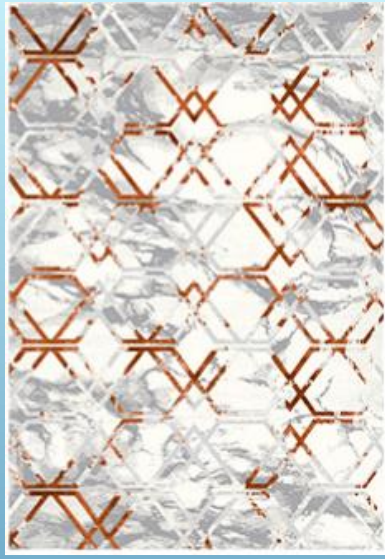

FDLH-0032 ,MORE DESIGNS