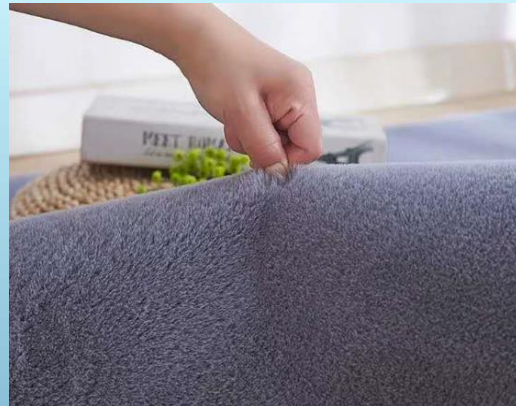

HEBEI FOUNDER -MATS/RUGS/CARPETS

FDMY-0059

Item No.	FDMY-0059
Surface	750gsm polyester(faux rabbit-fur) 20mm pile
Mid	250gsm coffee non woven
Back	550gsm white TPR
Size	Any customized size but with Max. Width: 180 cm
Features	Skin affinity Easy to cleaning