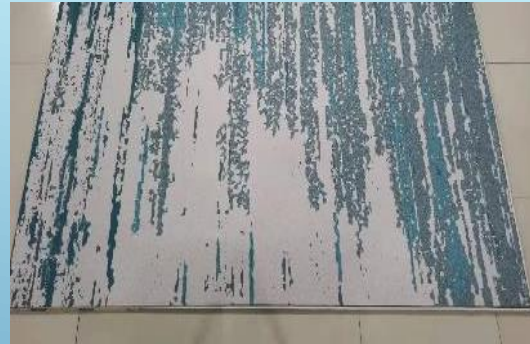

HEBEI FOUNDER -MATS/RUGS/CARPETS FDMY-4001

Item No.	FDMY-0063
Surface	330gsm Belgian velvet digital printing 3mm pile
Mid	800gsm Brown non-woven fabric
Backing	210gsm Grey white Geotextile
Size	Any customized size but with Max. Width: 200 cm
Feature	Easy to cleaning

HEBEI FOUNDER -MATS/RUGS/CARPETS

ITEM NO.: FDMY-0063 [MORE PICTURES](#)

HEBEI FOUNDER -MATS/RUGS/CARPETS FDMY-0025

Item No.	FDMY-0025
Surface	180gsm polyester digital printed
Backing	800gsm coffee non woven with PVC dotted
Size	Any customized size size but with Max. Width: 200 cm
Feature	Easy to cleaning

HEBEI FOUNDER -MATS/RUGS/CARPETS

FDMY-0070

Item No.	FDMY-0070
Surface	260gsm / 3.5cm pile height polyester tie dyed
Mid	4mm 18D normal foam
Backing	250gsm grey non woven with PVC dotted
Size	Any customized size but with Max. Width: 180 cm
Feature	Skin affinity Easy to cleaning