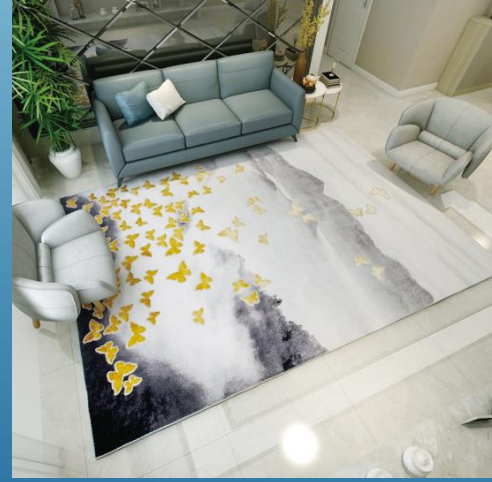

FDLH-0032 ,MORE DESIGNS