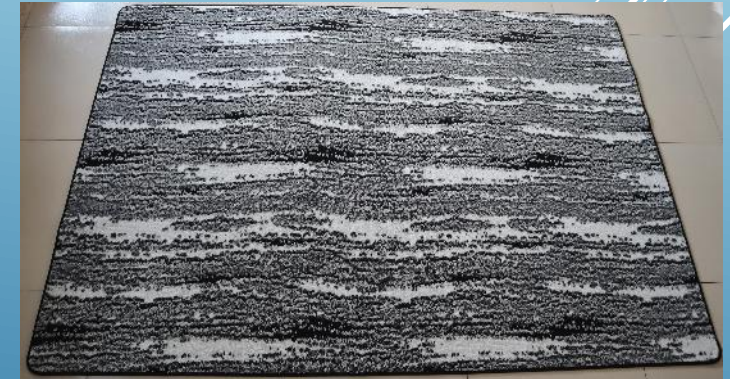

HEBEI FOUNDER -MATS/RUGS/CARPETS

ITEM NO.: [FDMY-6310](#) [MORE PICTURES](#)