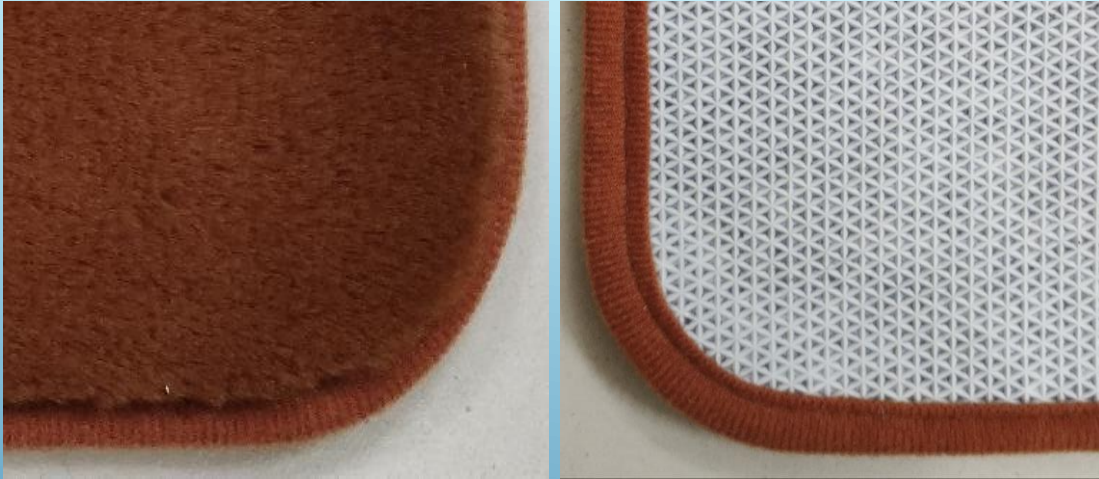

faux fur - rabbit - solid

Item No.:FDMY-0059

Product Specification

Item No.	FDMY-0059
Surface	750gsm polyester(faux rabbit-fur)
Mid	250gsm coffee non woven
Back	550gsm white TPR
Pile Height	20mm
Total Weight	1550gsm
Features