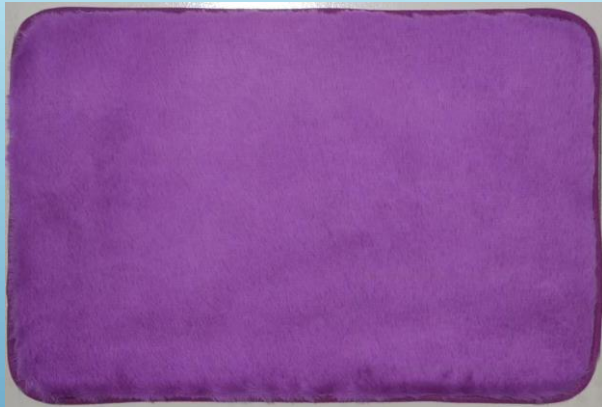

Item No.:FDMY-4113

faux fur jacquard - long hair - different designs

faux fur -jacquard, short hair

Item No.:FDGX-4114

Product Specification

Item No.	FDGX-4114
Composition	surface:200gsm 100% polyester back:180gsm grey non-woven + 1100gsm TPR + 100gsm Suede
Standard Size	70X110,140X158, 155x190, 158X190. 183x244. (max. width:244 cm)
Features	

Item No.:FDGX-4114

faux fur - jacquard, short hair - different designs

LE1-1	LE1-2	LE1-3	LE1-4	LE1-5	LE1-16	LE1-17	LE1-18	LE1-19	LE1-20
									
LE1-6	LE1-7	LE1-8	LE1-9	LE1-10	LE1-21	LE1-22	LE1-23	LE1-24	LE1-25
									
LE1-11	LE1-12	LE1-13	LE1-14	LE1-15	LE1-26	LE1-27	LE1-28		
									

faux fur - rabbit - solid

Item No.:FDMY-0059

Product Specification

Item No.	FDMY-0059
Surface	750gsm polyester(faux rabbit-fur)
Mid	250gsm coffee non woven
Back	550gsm white TPR
Pile Height	20mm
Total Weight	1550gsm
Features	

Item No.:FDMY-0059

faux fur - rabbit, solid - different colors

faux fur - rabbit – gold-gilded

Item No.:FDMY-1059

Product Specification

Item No.	FDMY-1059 gold-gilded
Surface	550gsm polyester(faux rabbit-fur)
Mid	250gsm coffee non woven
Back	550gsm white TPR
Pile Height	12mm
Total Weight	1350gsm
Features	