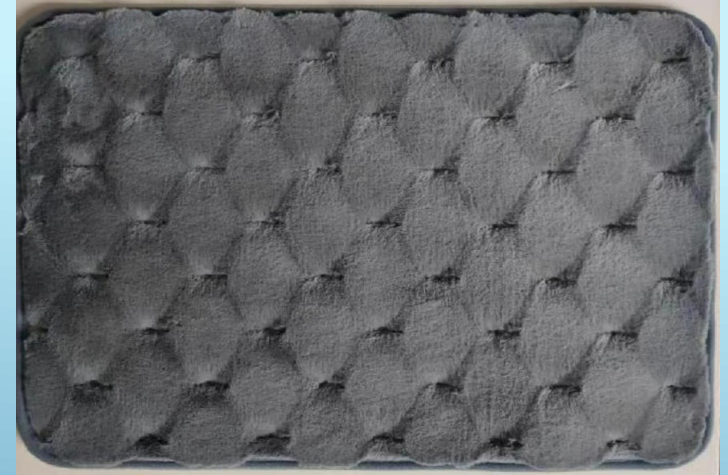

Item No.:FDMY-0059

faux fur - rabbit, solid - different colors

faux fur - rabbit – gold-gilded

Item No.:FDMY-1059

Product Specification

Item No.	FDMY-1059 gold-gilded
Surface	550gsm polyester(faux rabbit-fur)
Mid	250gsm coffee non woven
Back	550gsm white TPR
Pile Height	12mm
Total Weight	1350gsm
Features	

Item No.:FDMY-0059 more patterns

faux fur - rabbit - jacquard

Item No.:FDMY-4115

Product Specification

Item No.	FDMY-4115
Surface	630gsm polyester(faux rabbit-fur)
Mid	250gsm coffee non woven
Back	550gsm white TPR
Pile Height	15mm
Total Weight	1430gsm
Features	Jacquard

ITEM NO.:FDMY-4115

faux fur - rabbit, Jacquard - different colors

faux fur - rabbit - carved

Item No.:FDMY-4116

Product Specification

Item No.	FDMY-4116
Surface	450gsm polyester(faux rabbit-fur)
Mid	250gsm coffee non woven
Back	550gsm white TPR
Pile Height	12mm
Total Weight	1250gsm
Features	Carved