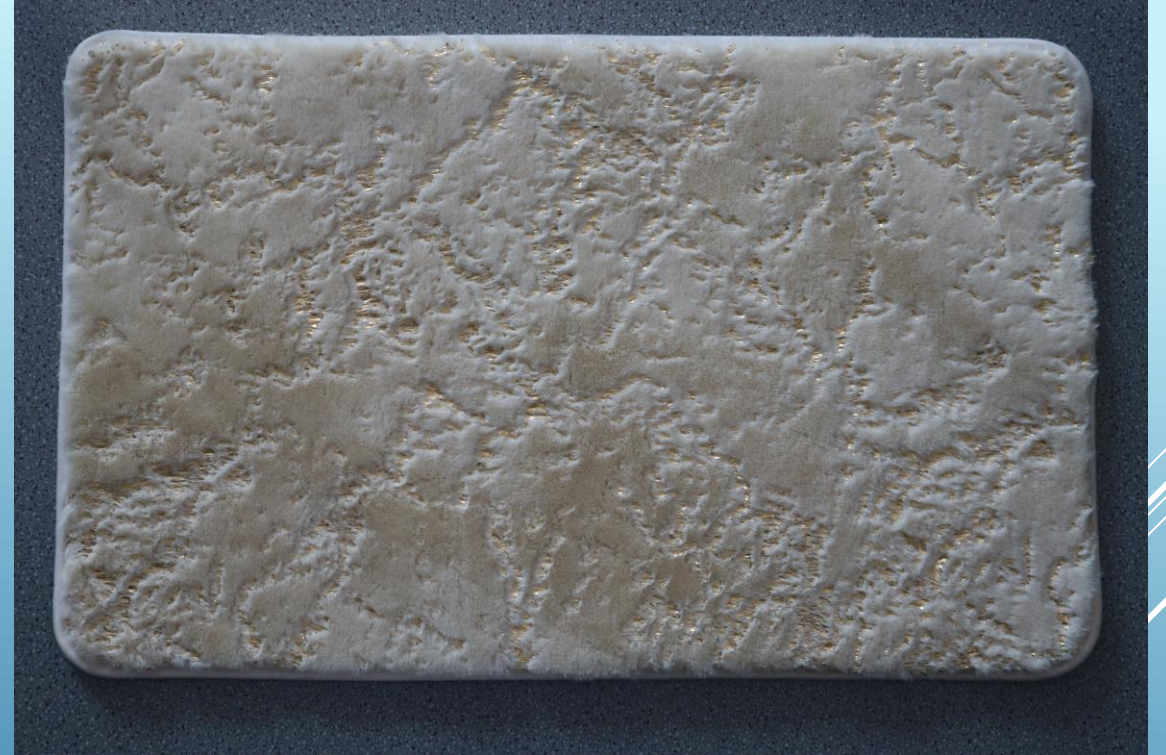

Item No.:FDMY-4113

faux fur jacquard - long hair - different designs

faux fur -jacquard, short hair

Item No.:FDGX-4114

Product Specification

Item No.	FDGX-4114
Composition	surface:200gsm 100% polyester back:180gsm grey non-woven + 1100gsm TPR + 100gsm Suede
Standard Size	70X110,140X158, 155x190, 158X190. 183x244. (max. width:244 cm)
Features	

Item No.:FDGX-4114

faux fur - jacquard, short hair - different designs

LE1-1	LE1-2	LE1-3	LE1-4	LE1-5	LE1-16	LE1-17	LE1-18	LE1-19	LE1-20
									
LE1-6	LE1-7	LE1-8	LE1-9	LE1-10	LE1-21	LE1-22	LE1-23	LE1-24	LE1-25
									
LE1-11	LE1-12	LE1-13	LE1-14	LE1-15	LE1-26	LE1-27	LE1-28		
									

faux fur - rabbit - solid

Item No.:FDMY-0059

Product Specification

Item No.	FDMY-0059
Surface	750gsm polyester(faux rabbit-fur)
Mid	250gsm coffee non woven
Back	550gsm white TPR
Pile Height	20mm
Total Weight	1550gsm
Features	

Item No.:FDMY-0059

faux fur - rabbit, solid - different colors

faux fur - rabbit – gold-gilded

Item No.:FDMY-1059

Product Specification

Item No.	FDMY-1059 gold-gilded
Surface	550gsm polyester(faux rabbit-fur)
Mid	250gsm coffee non woven
Back	550gsm white TPR
Pile Height	12mm
Total Weight	1350gsm
Features	