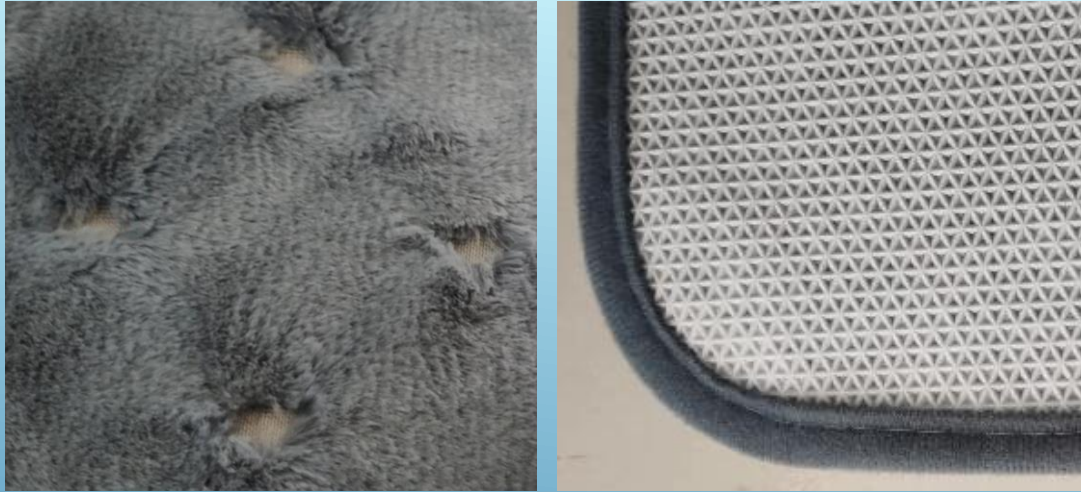

faux fur - rabbit - jacquard

Item No.:FDMY-4115

Product Specification

Item No.	FDMY-4115
Surface	630gsm polyester(faux rabbit-fur)
Mid	250gsm coffee non woven
Back	550gsm white TPR
Pile Height	15mm
Total Weight	1430gsm
Features	Jacquard