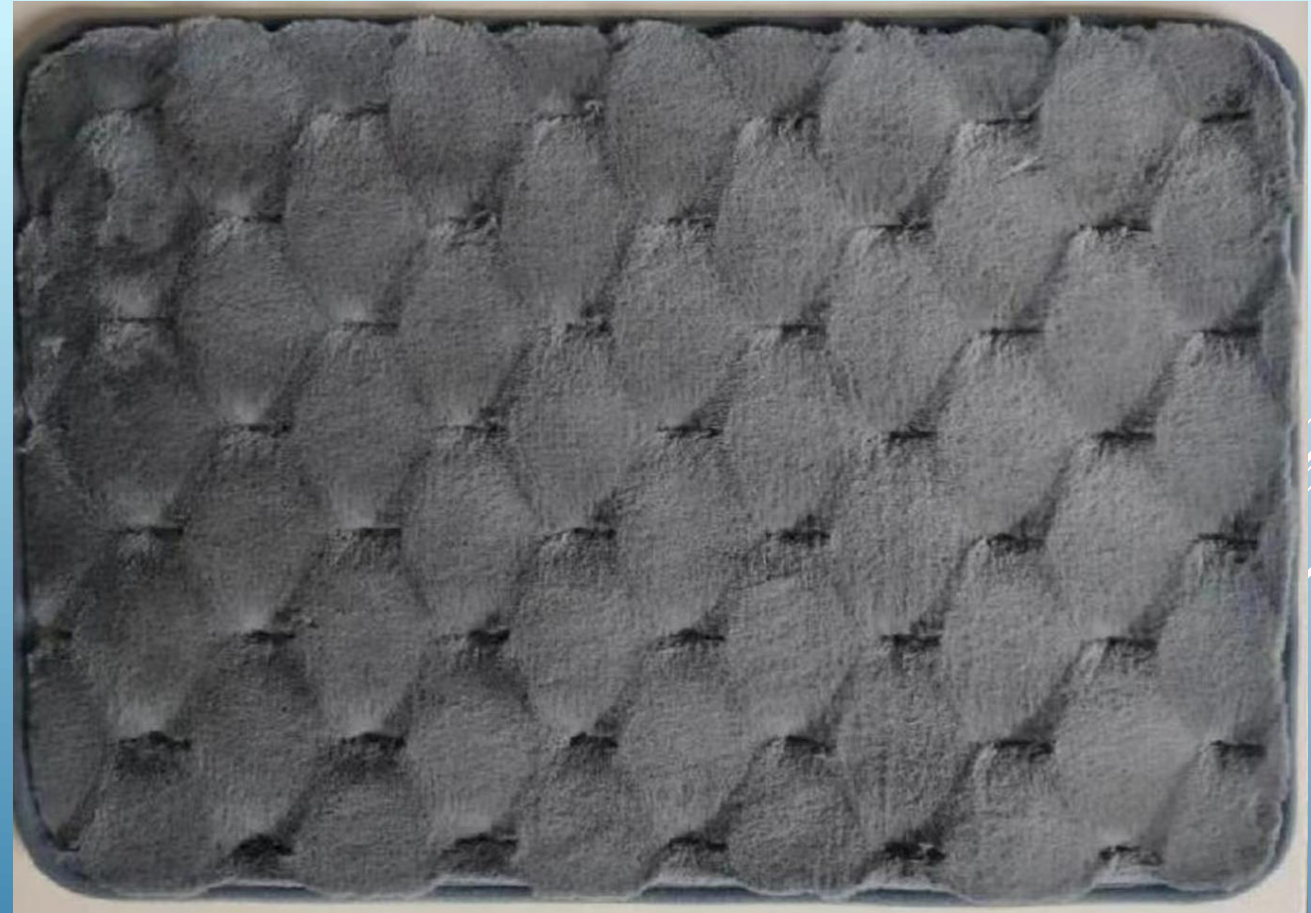

faux fur - rabbit - jacquard

Item No.:FDMY-4115

Product Specification

Item No.	FDMY-4115
Surface	630gsm polyester(faux rabbit-fur)
Mid	250gsm coffee non woven
Back	550gsm white TPR
Pile Height	15mm
Total Weight	1430gsm
Features	Jacquard